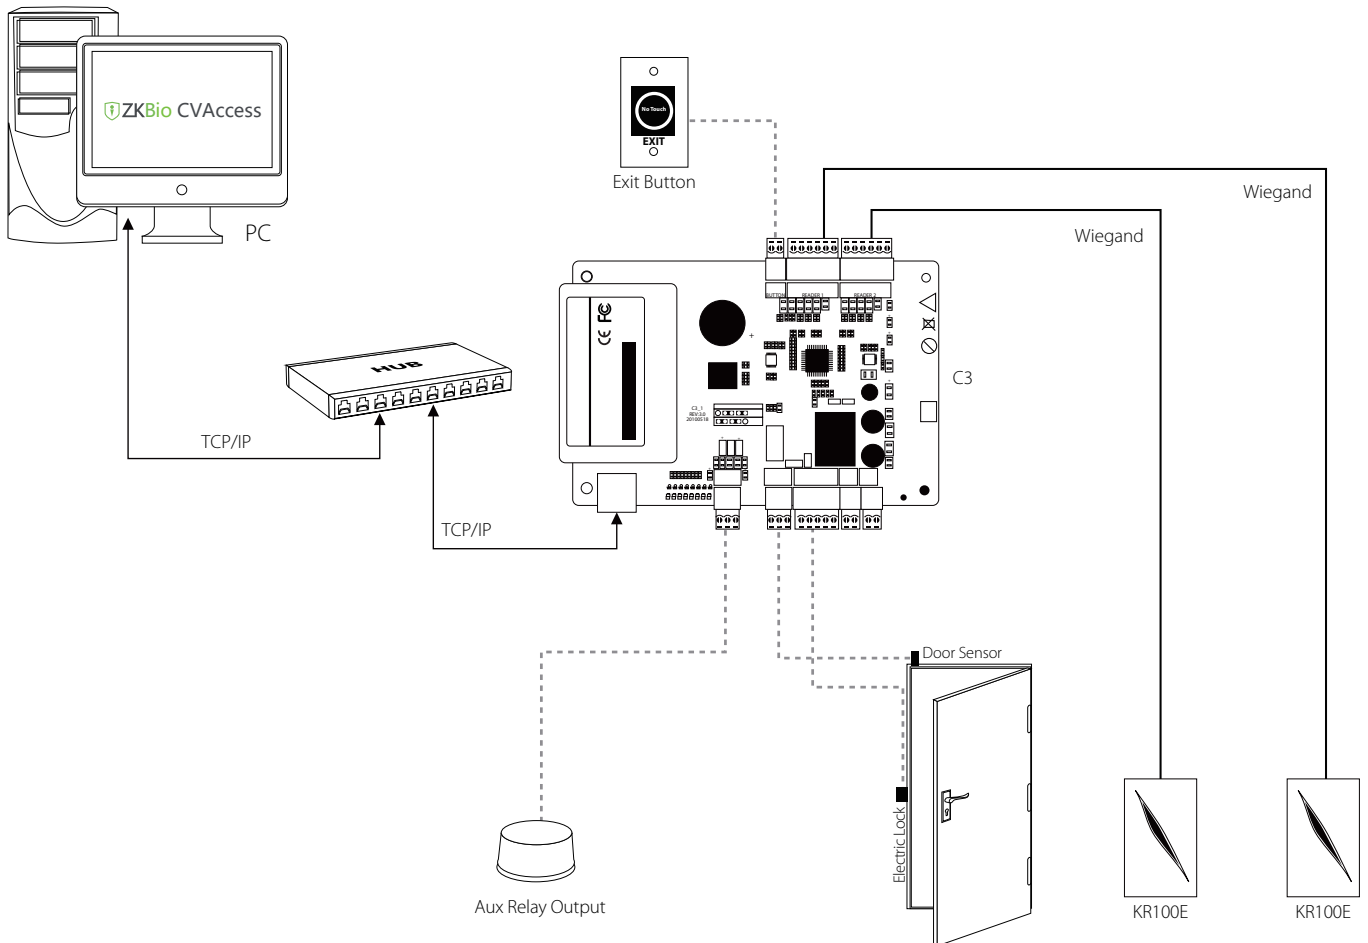

# Typical Installation

	Item	Description	Quantity
C3-100/200/400 Package B	C3-100/200/400	Control Panel	1 ea
	Case01	Metal Case	1 ea
	ZKPSM030B	Power Supply, DC12V/3A, Available to Charge for BAattery Back-Up	1 ea
	FR107	Diode for Lock	1 ea
	Key	Key for Metal Case	2 ea
	ZKAccess CD	Access Software for Control Panel, User Manual	1 ea
	Gross Weight	3.35-3.55kg	
Dimensions	345(L)×70(H)×280(W)mm		