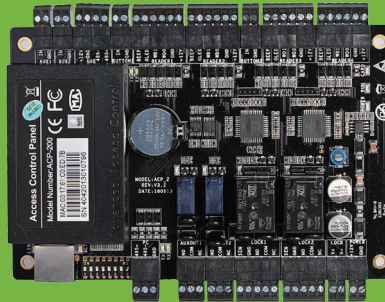

# C3-series IP-based Door Access Control Panel

C3-400

C3-200

C3-100

## Choice of Readers

Support full range of card readers. ZK KR-Series readers are stylish and waterproof. C3 supports any wiegand-output reader, including HID Prox, iClass, and XceedID Multi-Technology.