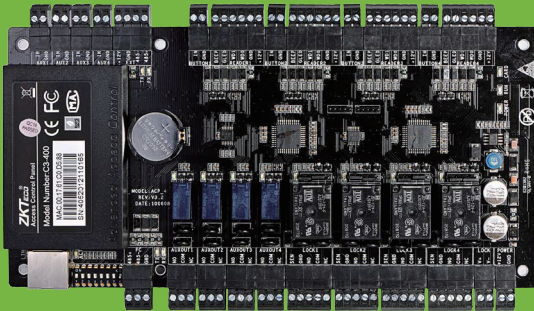

# C3-series IP-based Door Access Control Panel

C3-400

C3-200

C3-100

## Choice of Readers

Support full range of card readers. ZK KR-Series readers are stylish and waterproof. C3 supports any wiegand-output reader, including HID Prox, iClass, and XceedID Multi-Technology.