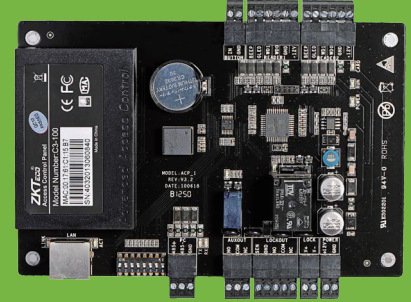

# C3-series IP-based Door Access Control Panel

C3-400

C3-200

C3-100

## Choice of Readers

Support full range of card readers. ZK KR-Series readers are stylish and waterproof. C3 supports any wiegand-output reader, including HID Prox, iClass, and XceedID Multi-Technology.