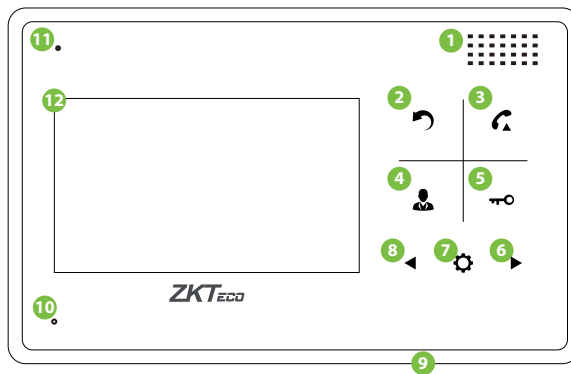

Applications

Banks

Factories

Villa

Residences

Hotels

Warehouses

Dimensions (mm)

Functions

- 1 Speaker
- 2 Return button: Return/ hang off
- 3 Answer button: Answer the call/ call transfer
- 4 Monitor button: Monitor
- 5 Unlock button: Unlock
- 6 Navigation button: Adjust +
- 7 Setting button: Enter system settings/ confirm
- 8 Navigation button: Adjust -
- 9 Power on/ off
- 10 Microphone
- 11 Indicator light: Power indicator light
- 12 LCD