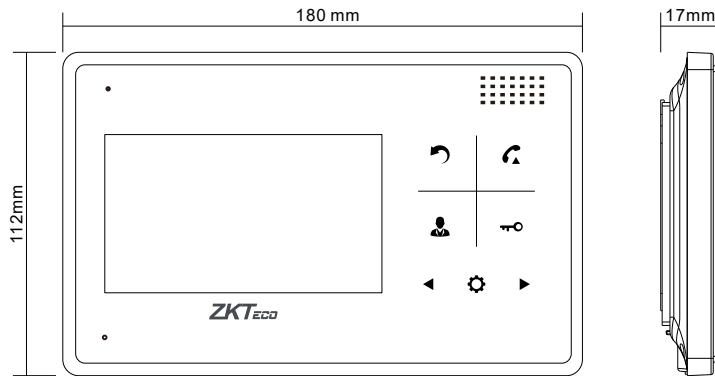

Technical Specifications

Display	4.3 inch digital LCD (480*272)
Connection	4 wire (power, video, audio, grounding)
Power Supply	15V DC
Power Consumption (Working Mode)	7W (max.), 1.5W (stand by)
Audio	300mVp-p (1KHz, 300Ω)
Audio Distortion	≤3%
Video	1Vp-p 75Ω (input)
Working Temperature	0°C to +40°C
Storage Temperature	-30°C to +60°C
Distance (Indoor to Outdoor)	60m (RVV4x0.5) 100m (RVV3*0.5+SYV75-3)

Applications

Banks

Factories

Villa

Residences

Hotels

Warehouses

Dimensions (mm)