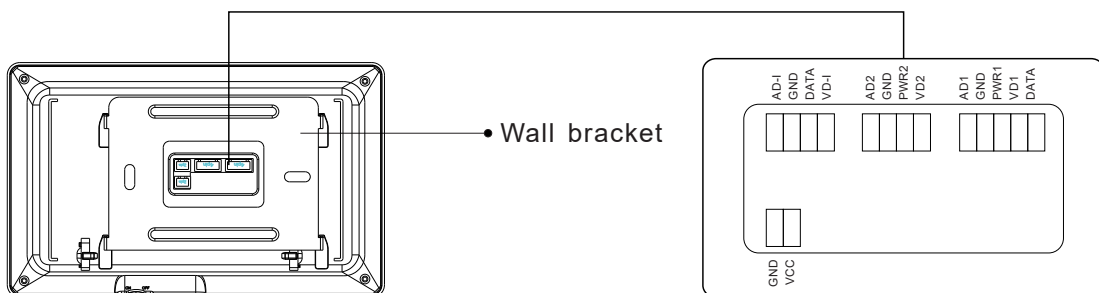

Applications

Banks

Factories

Villa

Residences

Hotels

Warehouses

Dimensions (mm)

Functions

- 1 Speaker
- 2 Return button: Return/ hang off
- 3 Answer button: Answer the call/ call transfer
- 4 Monitor button: Monitor
- 5 Unlock button: Unlock
- 6 Navigation button: Adjust +
- 7 Setting button: Enter system settings/ confirm
- 8 Navigation button: Adjust -
- 9 Power on/ off
- 10 Microphone
- 11 Indicator light: Power indicator light
- 12 LCD

Main Unit and Accessories

Monitor

User Manual

Wall Bracket

Expansion Bolt

Screws

5 Pin Connector

4 Pin Connector