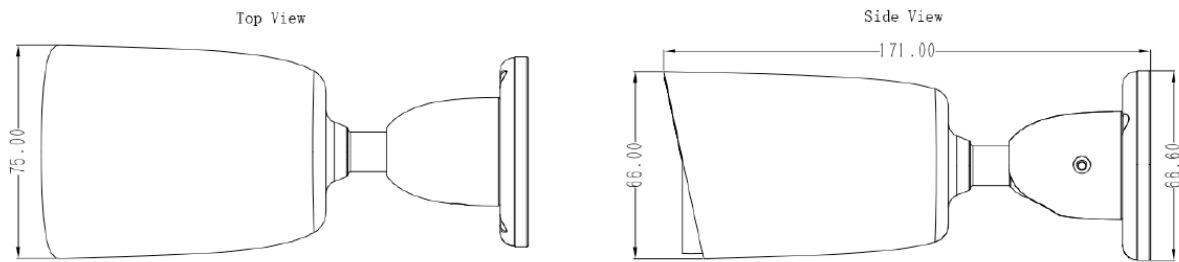

Power Consumption	Basic ≤ 3 W (12 VDC); 4.5 W (PoE)
Power Interface	Ø 5.5 mm coaxial power plug

Structure

Casing Material	Aluminium Alloy
Dimensions	171.00 × 75.00 × 66.00 (mm)
Net Weight	0.30 KG
Gross Weight	0.45 KG

Environment

Operating Conditions	-30 °C to +60 °C (-22 °F to +140 °F) / Humidity 95% or less (non-condensing)
Storage Conditions	-30 °C to +60 °C (-22 °F to +140 °F) / Humidity 95% or less (non-condensing)
Ingress Protection Rating	IP67 (waterproof and dustproof)

Certifications

Certificate	ISO9001, ISO14001, CE, FCC

Ordering Information

Type	Model	Description
4 MP IP Camera	BS-854F33C-S3-S-HL	4 MP Smart Hybrid Light Fixed Lens Bullet IP Camera

Dimension (mm)

Accessories

Optional	Junction Box	Junction Box with Straight Bracket	Junction Box with Bent Bracket	Corner Mount Bracket	Pole Mount Bracket
Model	GB01	GB02	GB03	MT03	MT04
Picture