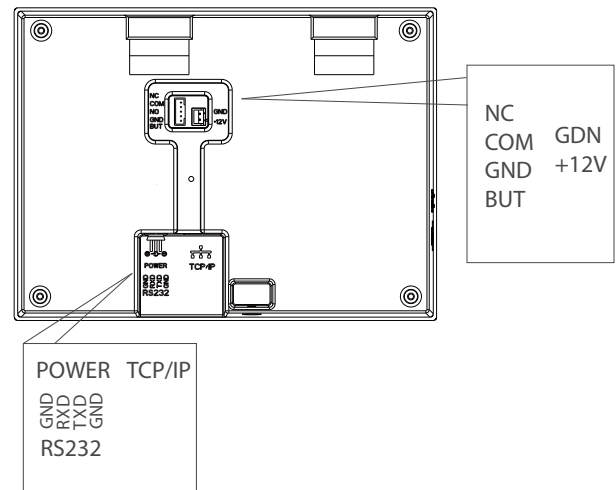

UA760

Fingerprint Time & Attendance and Access Control Terminal

UA760 is a 2.8-inch color screen biometric terminal for Time & Attendance, and Access Control (primary) applications. It adopts Z-ID fingerprint collector for excellent recognition and internal WiFi for convenient communication. Users can manage data via TCP/IP, WiFi, and USB host port for data up/download to avoid the risk of accidental deletion. Besides, optional ADMS can achieve remote data management with our ZKBio Time.Net.

Specifications

User Capacity	3,000
Fingerprint Capacity	3,000
Card Capacity	3,000
Record Capacity	50,000
Display	2.8" color screen
Communication	TCP/IP, WiFi, USB-host
Standard Functions	14-digit User ID, T9 Input, SMS, DST, Self-Service Query, Automatic Status Switch, Schedule Bell, Workcode, Multiple Verify Modes, RS232 External Printer
Optional Functions	IC/ID, Webserver, ADMS, Backup Battery, Z-ID Fingerprint Collector
Access Control Interface	3rd Party Electric Lock, Exit Button
Software	ZKBio Time.Net, ZKBio Time
Power Supply	DC 12V/1.5A
Dimension	186 * 138 * 43.6mm (LxWxT)
Operating Temp.	0 °C - 45 °C
Operating Humidity	20% - 80%

Configuration

Interface

What's in the Box

UA760

Screws and Holders

Back Plate

Power Adapter