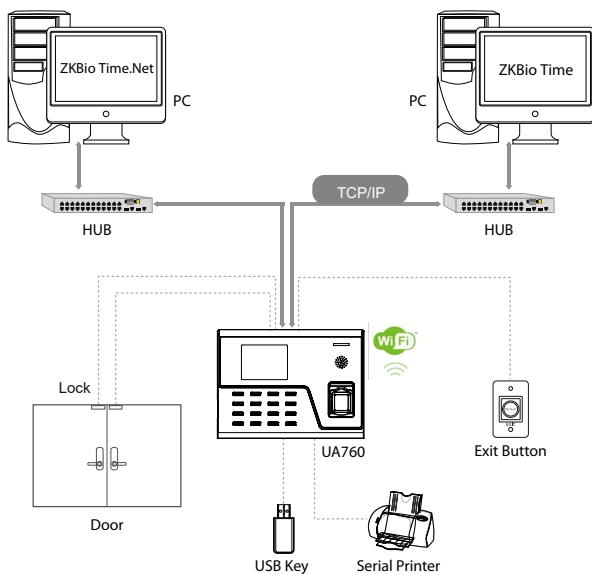

UA760

Fingerprint Time & Attendance and Access Control Terminal

UA760 is a 2.8-inch color screen biometric terminal for Time & Attendance, and Access Control (primary) applications. It adopts Z-ID fingerprint collector for excellent recognition and internal WiFi for convenient communication. Users can manage data via TCP/IP, WiFi, and USB host port for data up/download to avoid the risk of accidental deletion. Besides, optional ADMS can achieve remote data management with our ZKBio Time.Net.

Features

- **Wi-Fi:** WiFi module is integrated. It is working on the 2.4G radio band, and meet the IEEE 802.11b/g standards.
- **USB:** Support USB host connection to achieve data backup and management while the device is standalone.
- **ADMS:** Optional for devices worldwide using. Solve the device's capacity limitation through networking via HTTP sever. Mondial devices can be connected and upload & backup data automatically. This is helpful for devices managing and monitoring.
- **Z-ID:** Using Z-ID Fingerprint Collector for excellent recognition rate. Dry, moist, or rough fingerprints can work well.

Specifications

User Capacity	3,000
Fingerprint Capacity	3,000
Card Capacity	3,000
Record Capacity	50,000
Display	2.8" color screen
Communication	TCP/IP, WiFi, USB-host
Standard Functions	14-digit User ID, T9 Input, SMS, DST, Self-Service Query, Automatic Status Switch, Schedule Bell, Workcode, Multiple Verify Modes, RS232 External Printer
Optional Functions	IC/ID, Webserver, ADMS, Backup Battery, Z-ID Fingerprint Collector
Access Control Interface	3rd Party Electric Lock, Exit Button
Software	ZKBio Time.Net, ZKBio Time
Power Supply	DC 12V/1.5A
Dimension	186 * 138 * 43.6mm (LxWxT)
Operating Temp.	0 °C - 45 °C
Operating Humidity	20% - 80%

Configuration

Interface

What's in the Box

UA760

Screws and Holders

Back Plate

Power Adapter