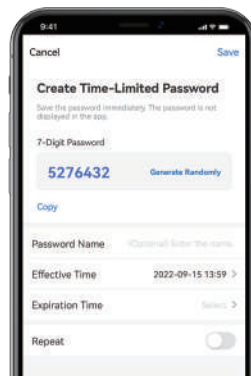

Capture photos/videos and save in TF card (support max. 128 GB), who requests remote unlock or press the doorbell

Mobile Application

ZSmart App

App Control

Share Temporary Password

Check Records

Lock Setup

Specifications