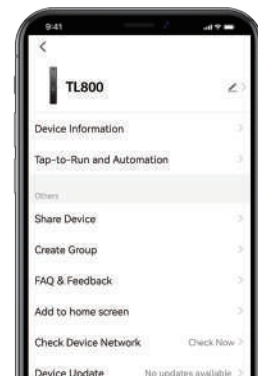

Capture photos/videos and save in TF card (support max. 128 GB), who requests remote unlock or press the doorbell

Mobile Application

ZSmart App

App Control

Share Temporary Password

Check Records

Lock Setup

Specifications