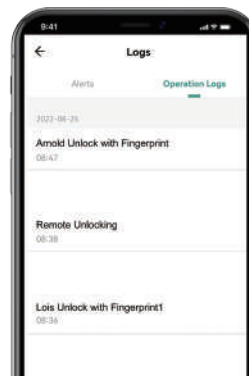

Automatic locking and unlocking after verification

Watch outdoor environment on LCD screen

ZSmart App can notify the users indoor through ZSmart App for the visitor at the entrance and unlocking the door.

Capture photos/videos and save in TF card (support max. 128 GB), who requests remote unlock or press the doorbell

Mobile Application

ZSmart App

App Control

Share Temporary Password

Check Records

Lock Setup

Specifications